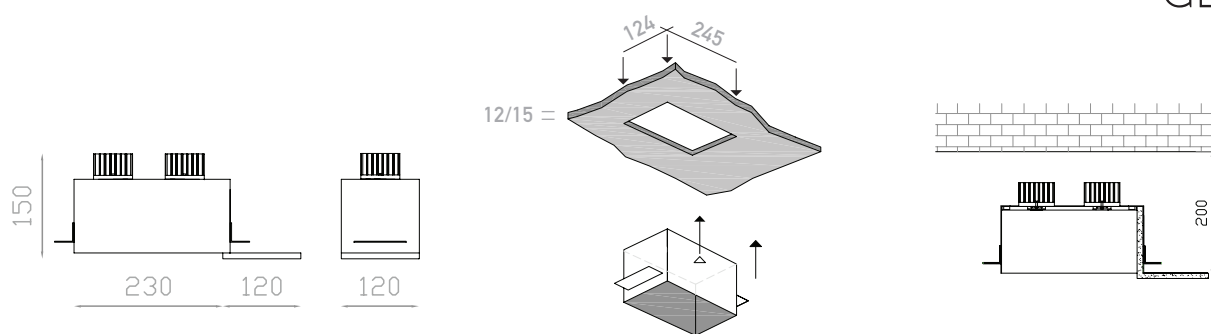

GEMINI

Azul
Macauba

Cod. M2

Nero
Portoro

Cod. M5

Giallo
Siena

Cod. M6

Gold
Leaf 22K

Cod. OR

Silver
Leaf 1000

Cod. AR

SOURCE

2x LED star Cree XHP-35
230V-50Hz - 2x Max 8,3W
3000K - lm 1440 - CRI 90

BEAM

WEIGHT

net: kg 2,30
Total: kg 4,60

PACKAGING

vol- m³: 0,021

Example composition code : Gemini-M2-OR