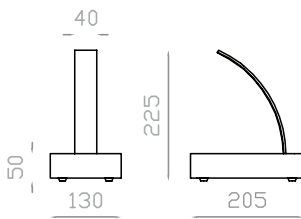

Lebanon
Cedar

Cod. LC

Black
Oak

Cod. LR

Carrara
Gold

Cod. M1

Azul
Macauba

Cod. M2

Verde
Guatemala

Cod. M3

Rosa
Portogallo

Cod. M4

Gold
Leaf 22K

Cod. OR

Silver
Leaf 1000

Cod. AR

SOURCE

1x LED star Cree XH-E2
230V-50Hz - 1x Max 2,2W
3000K - lm 170 - CRI 80

BEAM

WEIGHT

net: kg 0,95
Total: kg 3,45

PACKAGING

Vol.m3: 0,021
no. packs: 1

IP20

Example composition code : Filigree-LC-M1-OR