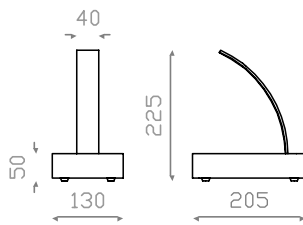

Lebanon
Cedar

Black
Oak

Cod. LC

Cod. LR