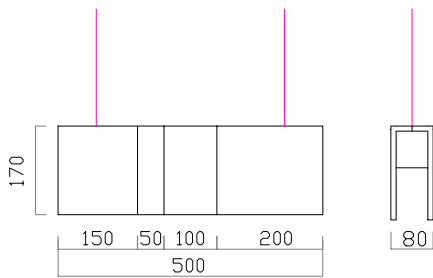

PRIVILEGE DECÒ

SOURCE

LED stick EN1333
230V-50Hz - 1x Max 12W
3000K - lm 1380 - CRI 80

BEAM

WEIGHT

net : kg 3,30
Total: kg 4,30

PACKAGING

vol- m³: 0,050
no. packs: 1

CE IP20

Example composition code : Privilege ZB-LE...-LQ-NCS...-OR